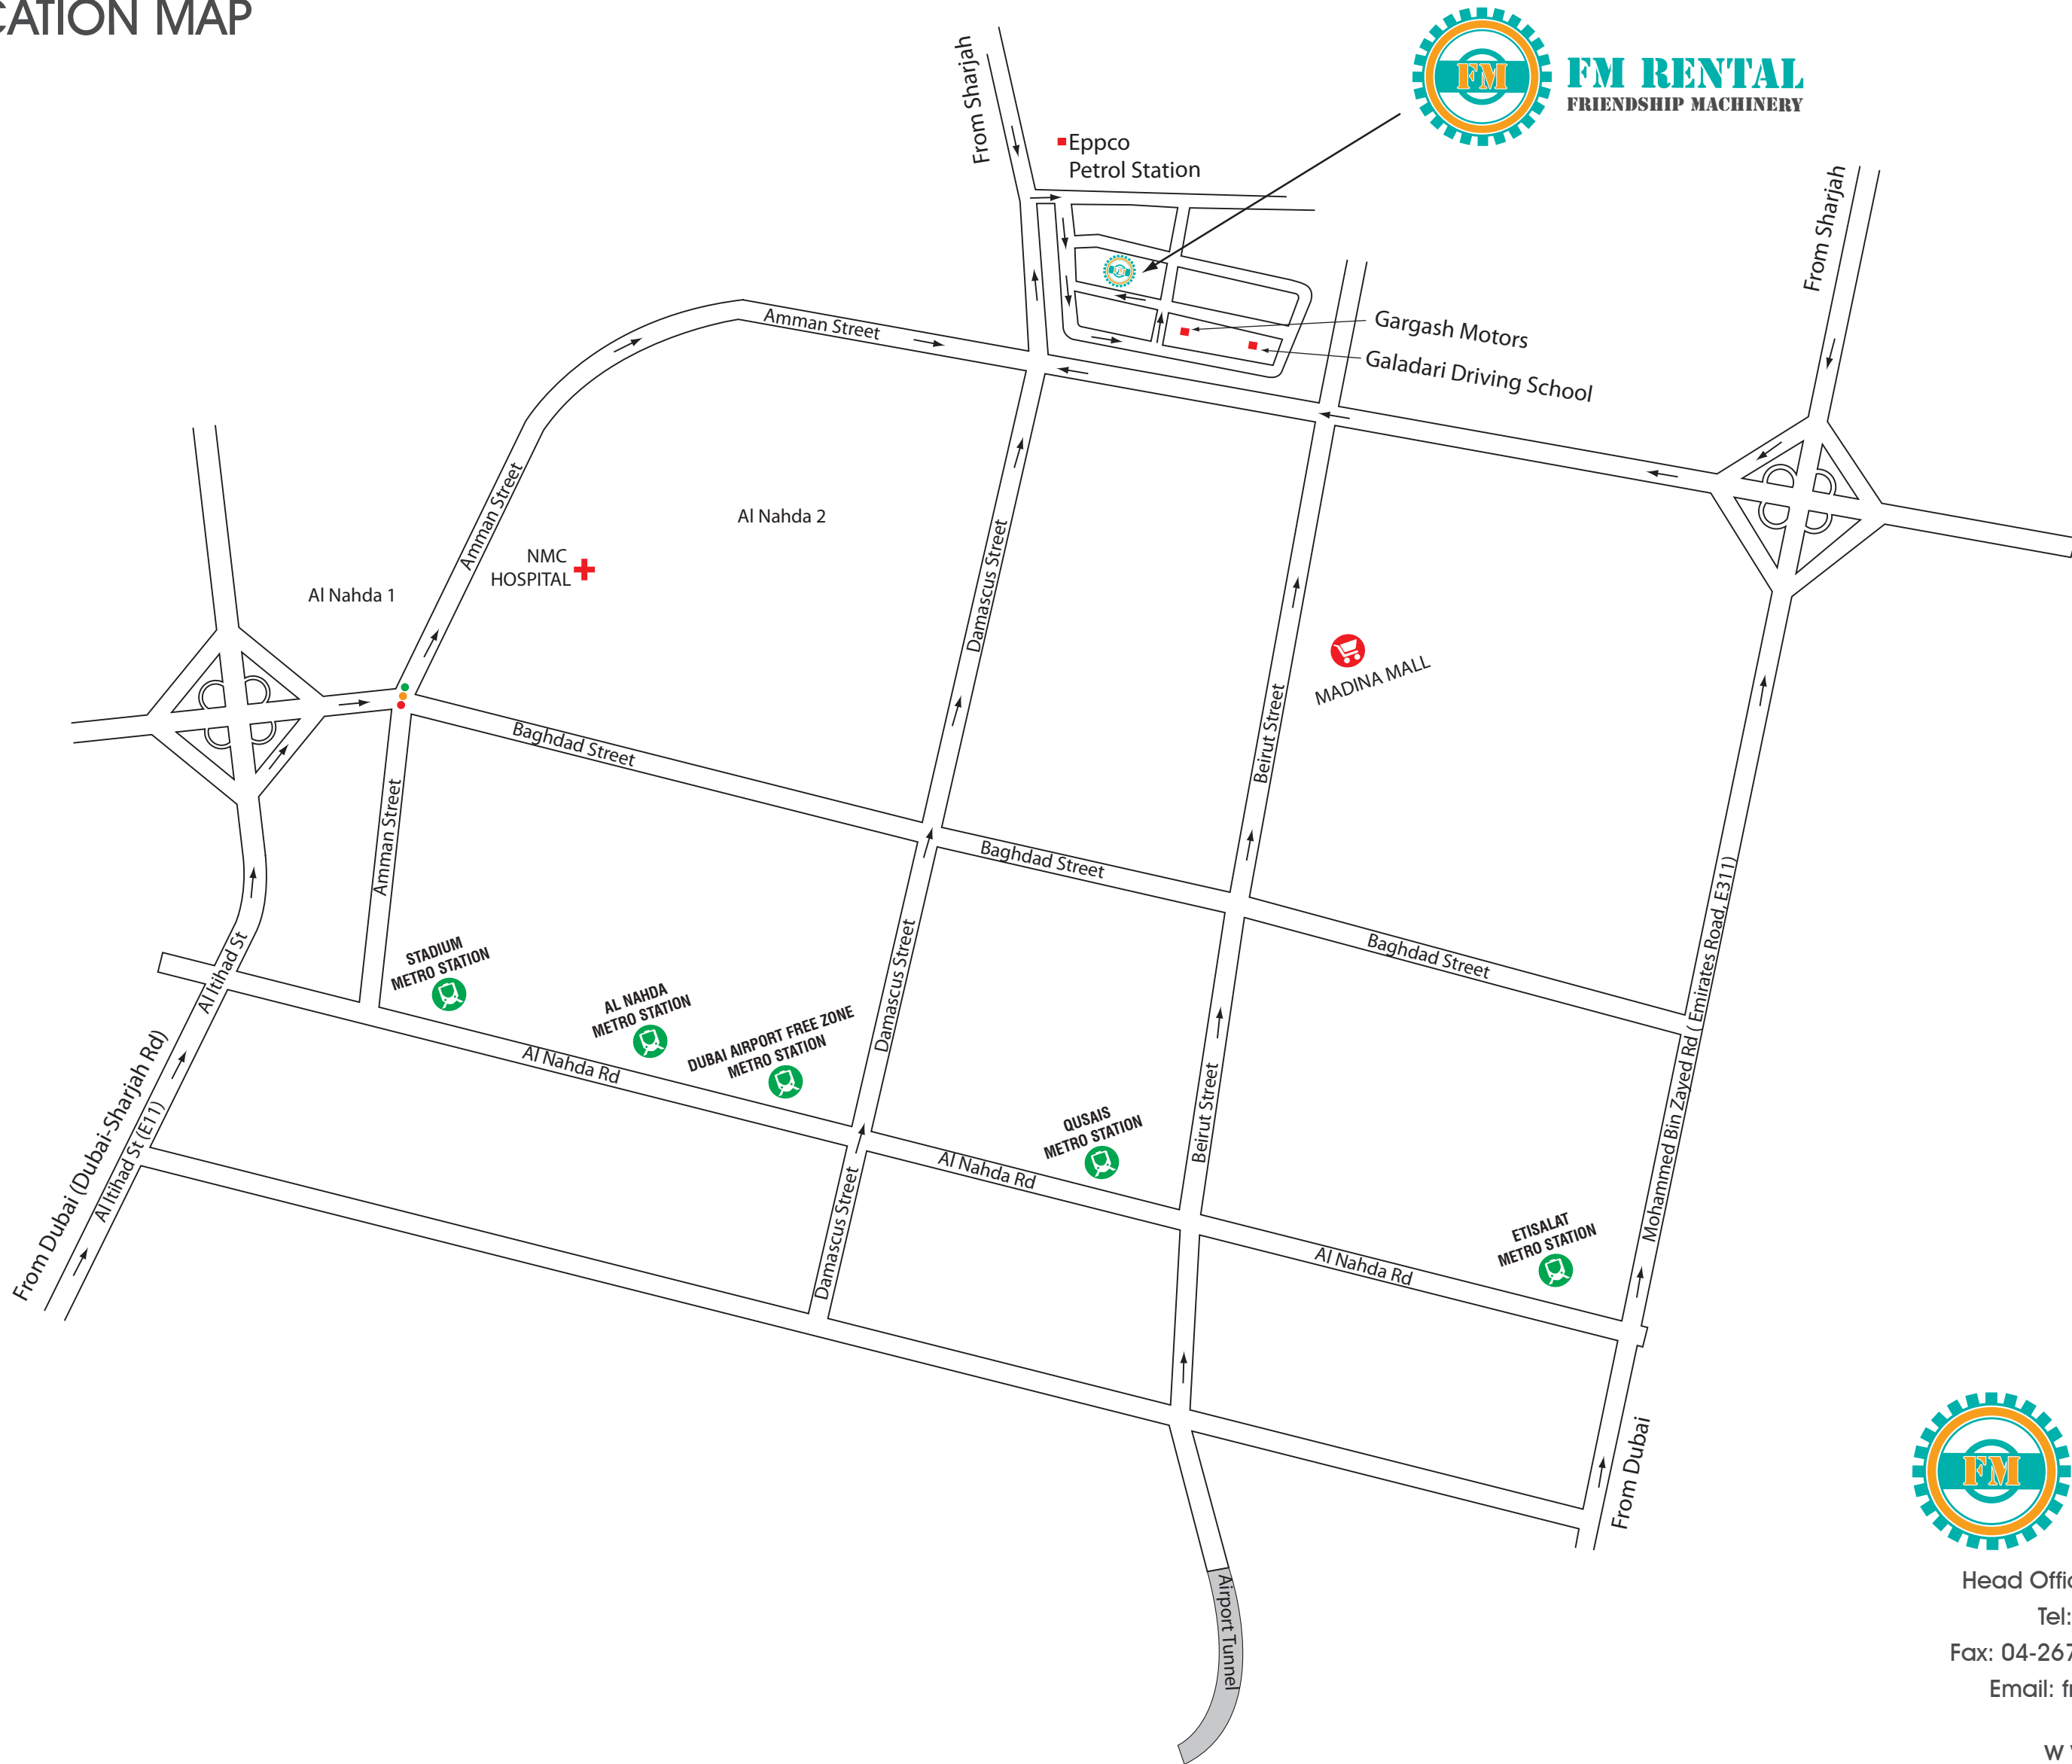

LOCATION MAP

Head Office:- Dubai, P.O.Box: 19284
Tel: 04-2671870, 04-2671683
Fax: 04-2671684, Mob: 050-5903545
Email: friendme@emirates.net.ae

www.fmrental.net