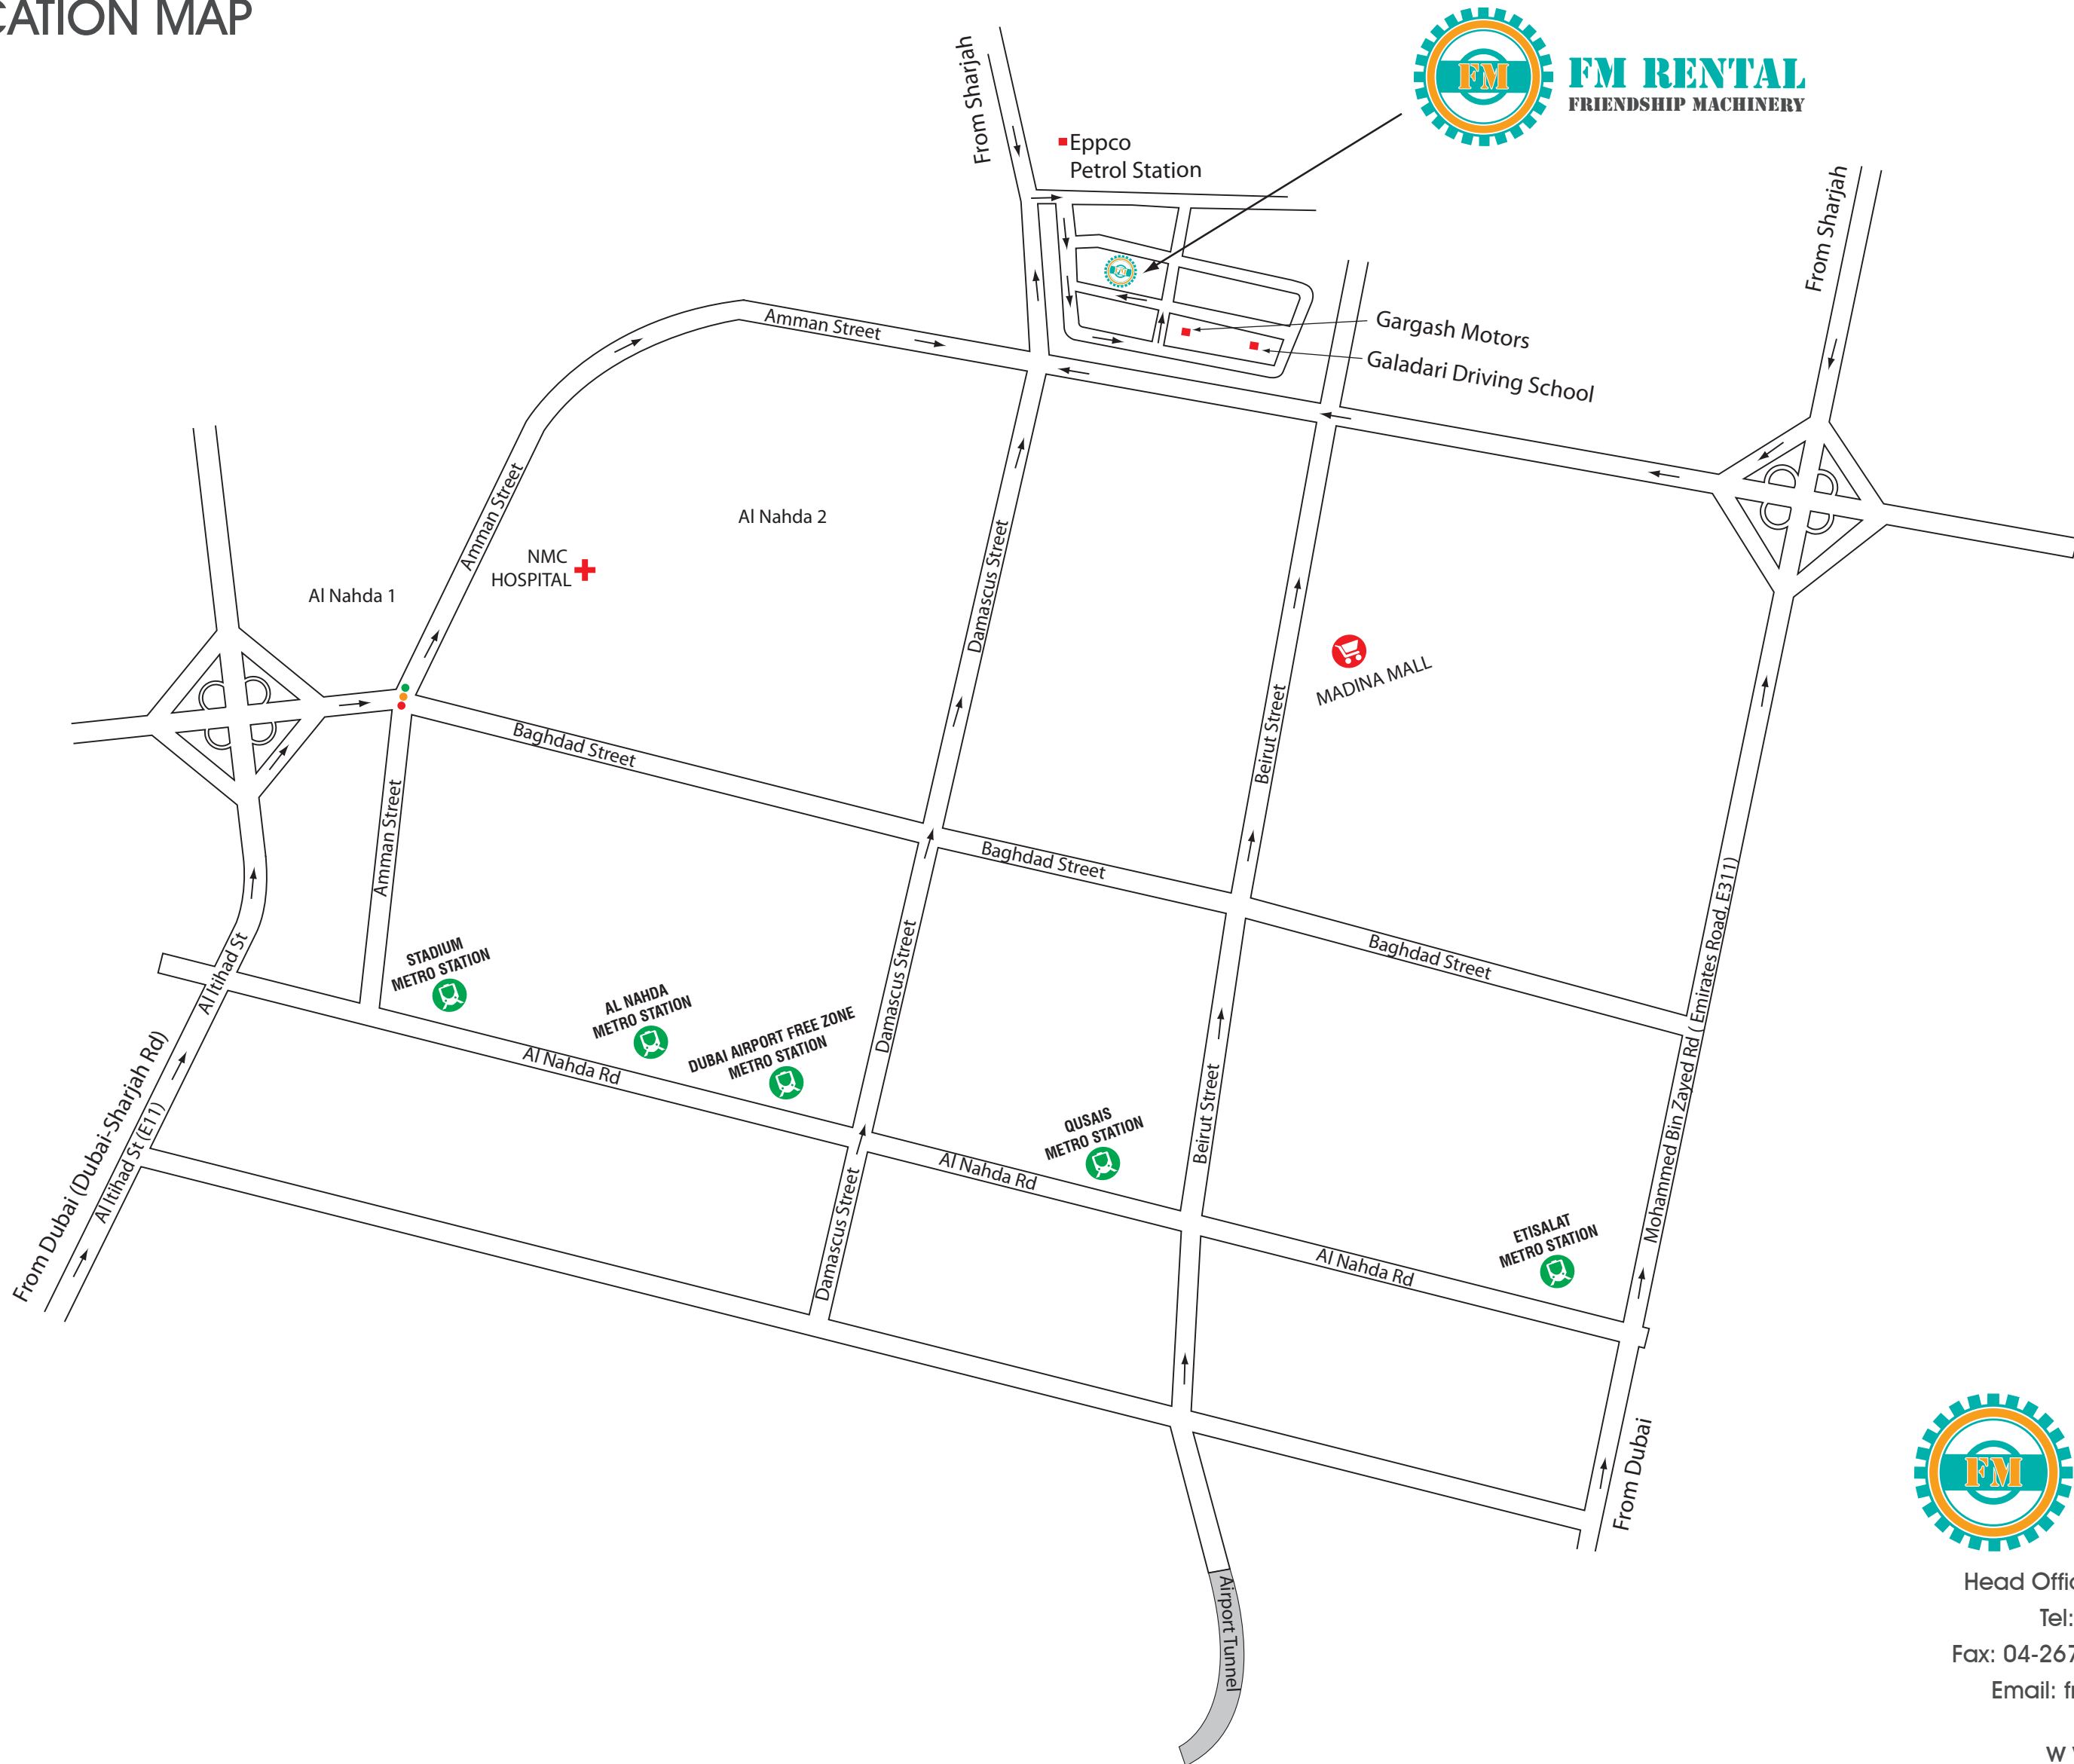

LOCATION MAP

Head Office:- Dubai, P.O.Box: 19284
Tel: 04-2671870, 04-2671683
Fax: 04-2671684, Mob: 050-5903545
Email: friendme@emirates.net.ae

www.fmrental.net